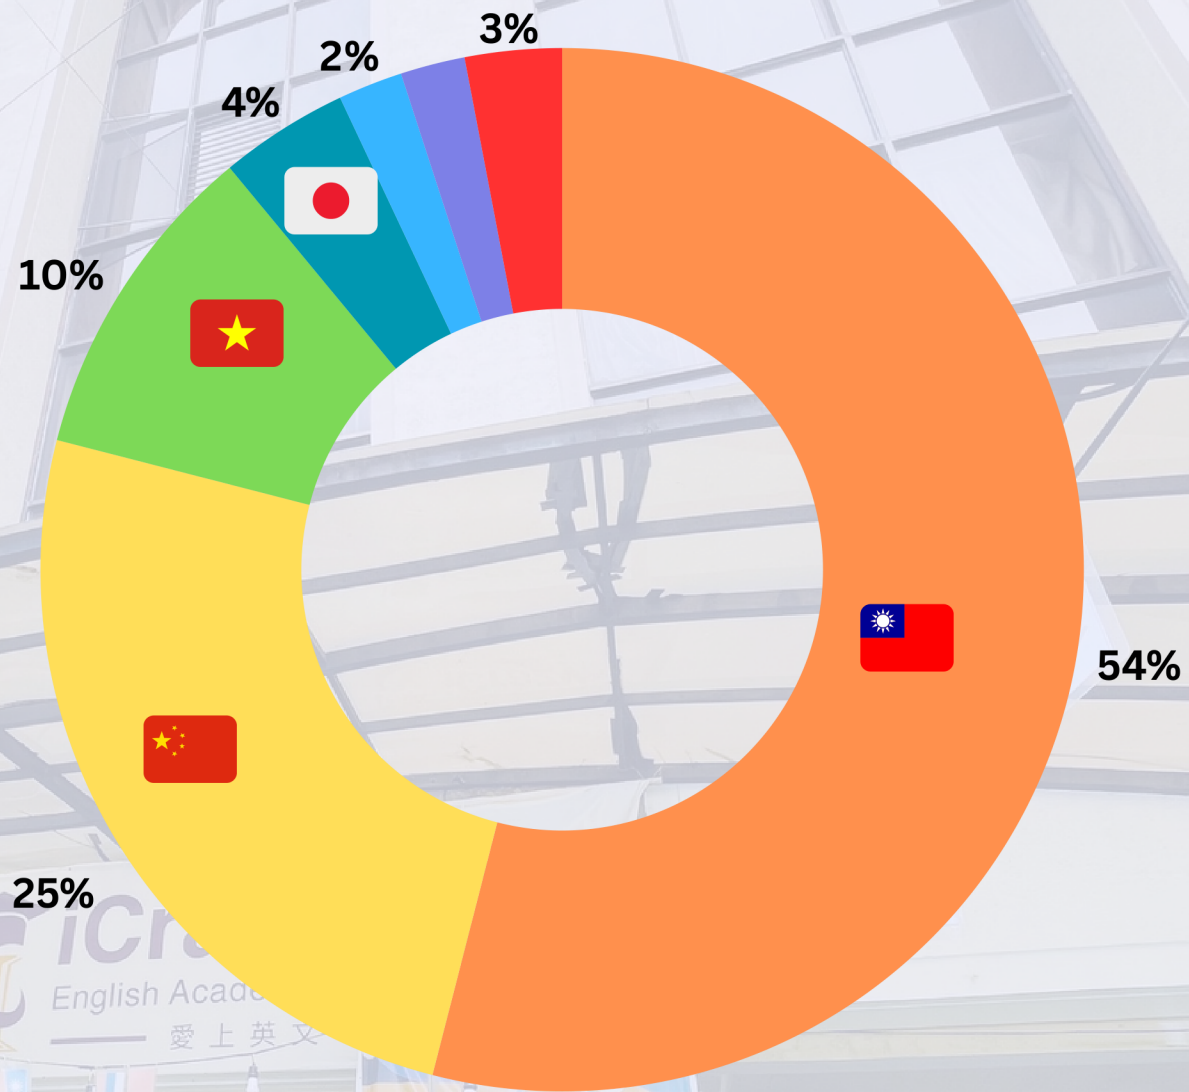

Nationally Rate

Jan to Feb, 2024

-  Taiwanese
-  Chinese
-  Vietnamese
-  Japanese
-  Korean
-  Mongolian
-  Others

Student Age

Jan to Feb, 2024

- Below 10 years old
- 11 to 20 years old
- 21 to 30 years old
- 31 to 40 years old
- 41 to 50 years old
- Over 50 years old